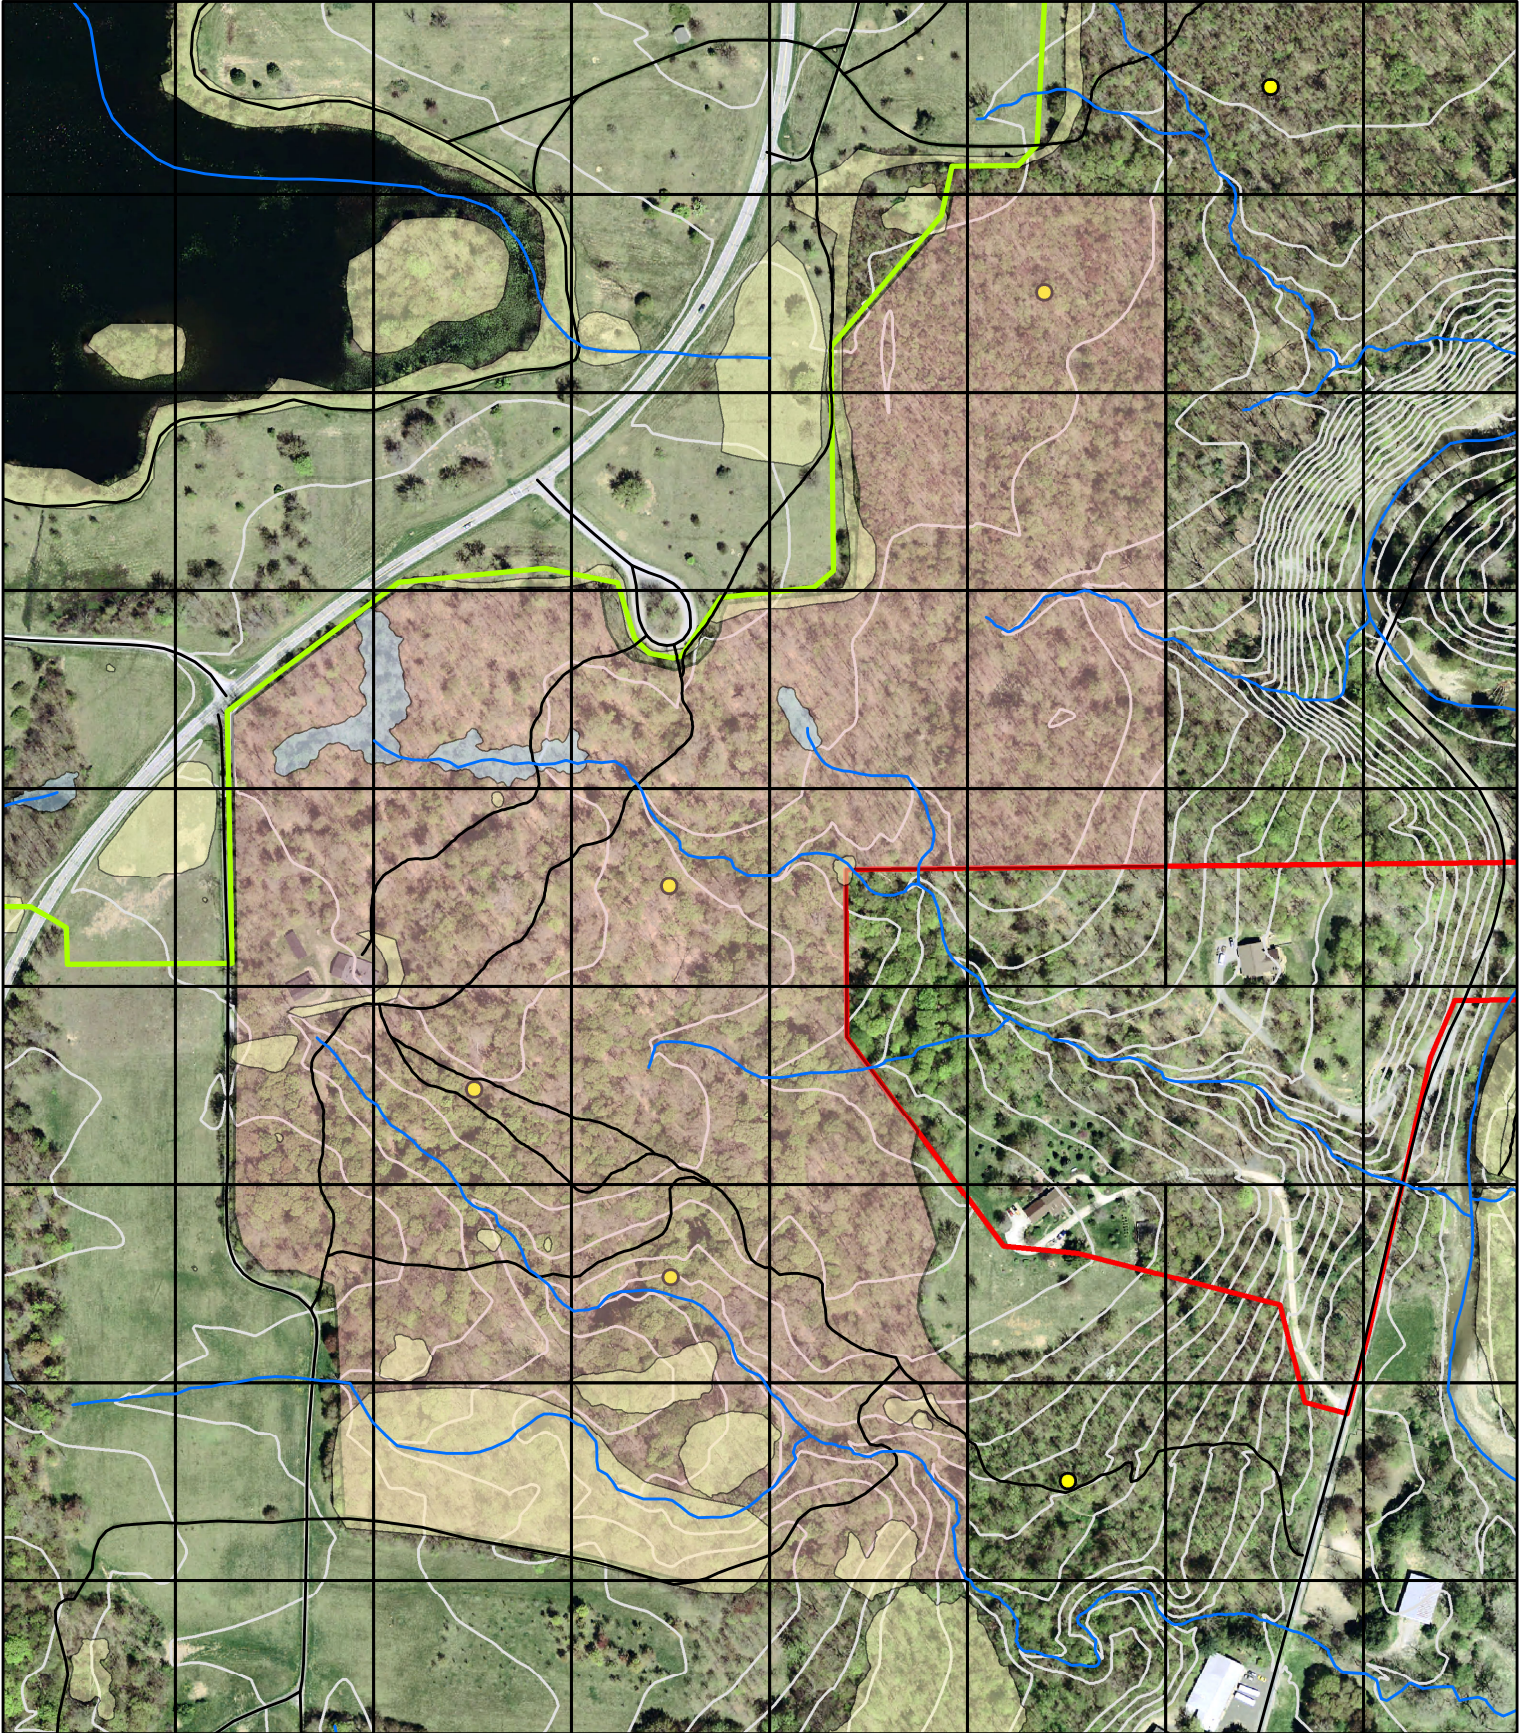

# Working Woods

This map was prepared by:  
The Holden Arboretum  
9500 Sperry Road  
Kirtland Hills, Ohio 44094  
[www.holdenarb.org](http://www.holdenarb.org)  
440-946-4400

This map was developed using various data sources.  
The Holden Arboretum cannot guarantee this map's accuracy.

-  Working Woods Boundary
-  Streams
-  Trails
-  Wetlands
-  Invasives